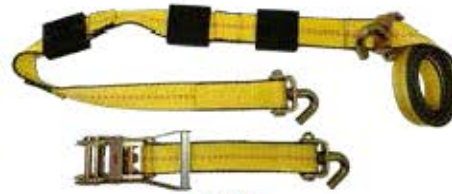

Part No	Product Description	Length	Break Strength	Package
62216	1" x 15' Snowmobile / Atv Tow Strap with Snap hooks	15'	2500lb	2PC/ Blister Card

Tow Strap

63271-4

63254

Part No	Product Description	Length	Break Strength	Package
63271	2"x20' RECOVERY TOW STRAPS with Reinforced Protective Loop	20'	20000lb	Shrinkwrap
63272	2"x30' RECOVERY TOW STRAPS with Reinforced Protective Loop	30'	20000lb	Shrinkwrap
63273	3"x30' RECOVERY TOW STRAPS with Reinforced Protective Loop	30'	30000lb	Shrinkwrap
63274	4"x20' RECOVERY TOW STRAPS with Reinforced Protective Loop	20'	40000lb	Shrinkwrap
63254	3" x 20ft Recovery Towing Strap with 2pcs 3/4 D Ring Shackles	20'	30000lb	Shrinkwrap

63180 - 63181

63183

63187

63186

Part No	Product Description	Length	Break Strength	Package
63180	2" x10' Auto Transport Ratchet Strap with Rubber Blocks & J Hooks	10'	5000lb	Shrinkwrap
63181	2" x8' Auto Transport Ratchet Strap with Rubber Blocks & J Hooks	8'	5000lb	Shrinkwrap
63183	2" x 13' Ratchet Strap with Finger J Hook & Rubber Blocks & J Hooks	13'	10000lb	Shrinkwrap
63186	2" Adjustable ratchet Y Strap tire tie down	-	6000lb	Shrinkwrap
63187	2" x 10' Ratchet Tie Down Assembly with Long Swivel J Hooks & Tire Grippers	10'	11000lb	Shrinkwrap