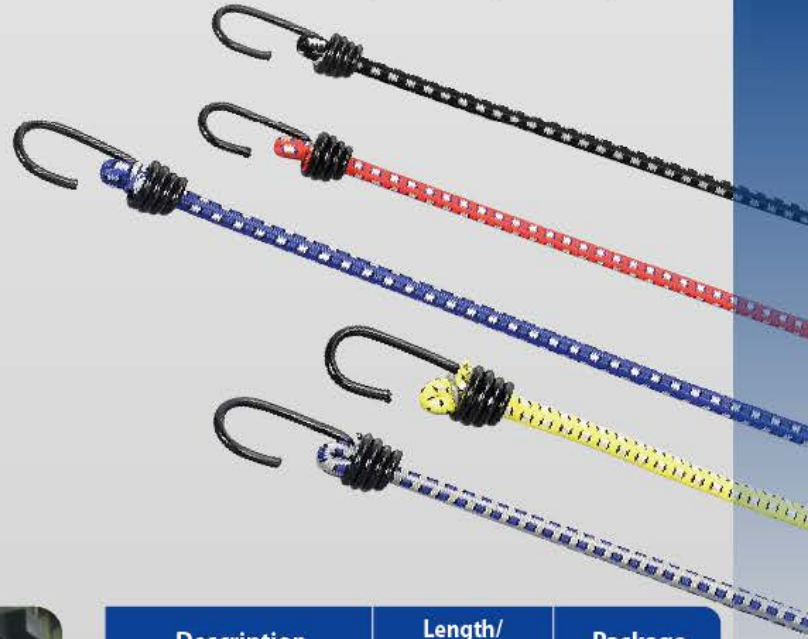

Part No	Description	Length/ Dimention	Qty Per Pkg	Package
63444	Bungee Cord w/Ball	6"	--	Bulk
63445	Bungee Cord w/Ball	9"	--	Bulk
63446	Bungee Cord w/Ball	12"	--	Bulk